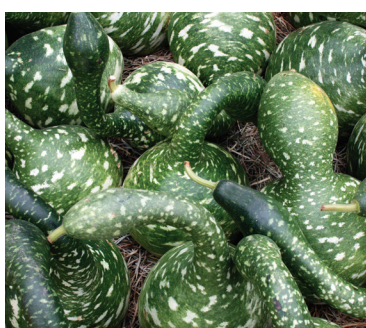

A smaller relative of the Moonshine pumpkin, Snowball's short vines are loaded with glowing white fruit. It's edible and it's the perfect size for kids and decorating small spaces.

La Estrella

Edible - A new Rupp exclusive tropical pumpkin hybrid from the University of Florida. Bred for uniform size and superior flesh color. When grown in the northern states, La Estrella produces 10 pound fruit.

This eccentric pumpkin sports a white background, speckled with red "veins" that creep up to the stem. This novelty pumpkin will make any autumn display pop.

Crystal Star / Cotton Candy / Blanco

These pumpkins boast a true all-white color. Its varied shapes and sizes will provide a unique look in any display.

Kamo Kamo / American Tondo / Tiger Kashi

An Italian pumpkin variety. It has deep, well-spaced ribbing and mottled yellow and green coloring.

Goose Gourd

A favorite of both adults and children, the Goose Gourd, or Speckled Swan, have graceful, elongated necks ending in a pointed "beak". These decorative gourds can be left as is, or painted. Either way, they will be a focal point in any room.

Winter Luxury Pumpkin

EDIBLE - A beautiful heirloom pumpkin - one of the original pie pumpkins! Golden colored 6 lb. fruit with white netting. Perfect for pies! Very sweet, smooth flesh, some believe this to be one of the best tasting pie pumpkins.