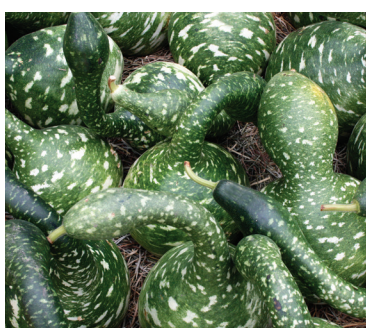

This eccentric pumpkin sports a white background, speckled with red "veins" that creep up to the stem. This novelty pumpkin will make any autumn display pop.

Crystal Star / Cotton Candy / Blanco

These pumpkins boast a true all-white color. Its varied shapes and sizes will provide a unique look in any display.

Kakai (Tiger)

Kakai Pumpkin (Tiger pumpkin informally) At 5-8 lbs, and adorned with mottled blackish-green stripes on an orange-yellow background, this pumpkin is not only a great to look at, it contains tasty hull-less seeds that are great for snacking!

Goose Gourd

A favorite of both adults and children, the Goose Gourd, or Speckled Swan, have graceful, elongated necks ending in a pointed "beak". These decorative gourds can be left as is, or painted. Either way, they will be a focal point in any room.