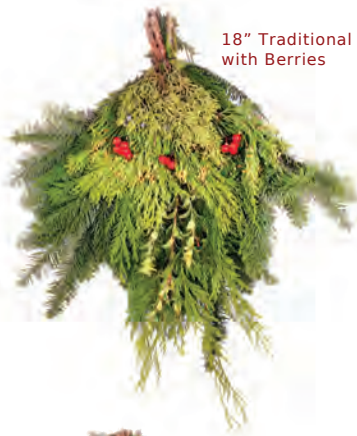

24" Naturally Noble Tree Frame

Evergreen Bunch with Cones

Traditional Holiday Swags

12" Traditional Swag w/ Berries
Item No. 81-3510-12 | Pkg. 30

18" Traditional Swag w/ Berries
Item No. 81-3510-18 | Pkg. 20

30" Traditional Swag w/ Berries and Cones
Item No. 81-3510-30 | Pkg. 10

30" Premium Swag
Item No. 81-3511-30 | Pkg. 10

18" Aussie Swag w/ Fruit
Item No. 81-3512-18 | Pkg. 20

Door Charm w/ Cones
Item No. 81-3520 | Pkg. 10

30" Western Mixed Candy Cane
Item No. 81-3540 | Pkg. 6

Evergreen Bunch w/ Cones
Item No. 81-3550 | Pkg. 20

36" Western Mixed Arch
Item No. 81-3560 | Pkg. 4

30" Christmas Cross
Item No. 81-3570 | Pkg. 4

24" Naturally Noble Tree Frame
Item No. 81-3590 | Pkg. 6

Bunched Evergreen Bouquet
Item No. 81-3530 | Pkg. 20

Pine/Berry Bouquet
Item No. 81-5061 | Pkg. 20

18" Traditional Swag with Berries