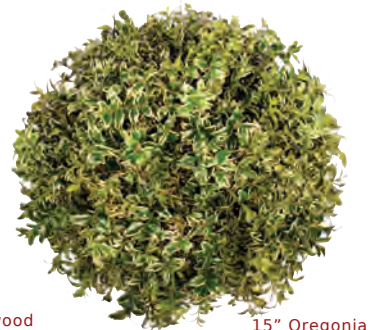

Decorated
15" Balsam

Decorated
15" Boxwood

Decorated
15" Oregonia

15" Balsam

15" Boxwood

15" Oregonia

Accessories

Shiny Glass Balls - Red or Gold 20mm